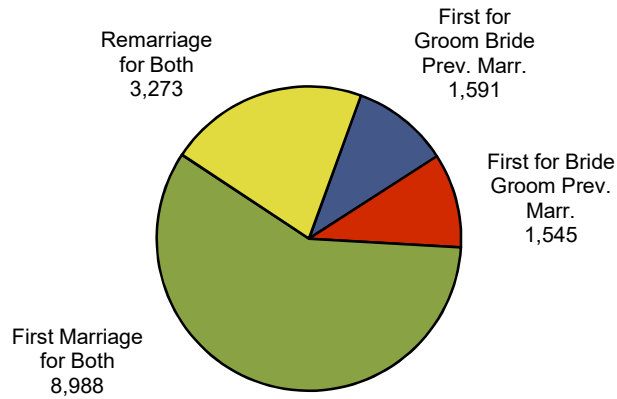

Kansas Vital Statistics for 2019

Marriages† by Marriage Order
Total 15,403
(6 N.S.)

**Marriage Dissolutions†
By Duration of Marriage**
Total 6,398
(92 N.S.)

* Residence Data
† Occurrence Data

Figure A2