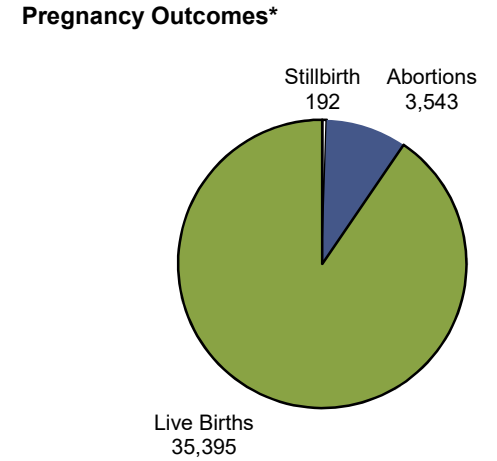

Kansas Vital Statistics for 2019

Marriages† by Marriage Order
Total 15,403
(6 N.S.)

**Marriage Dissolutions†
By Duration of Marriage**
Total 6,398
(92 N.S.)

* Residence Data
† Occurrence Data

Figure A2