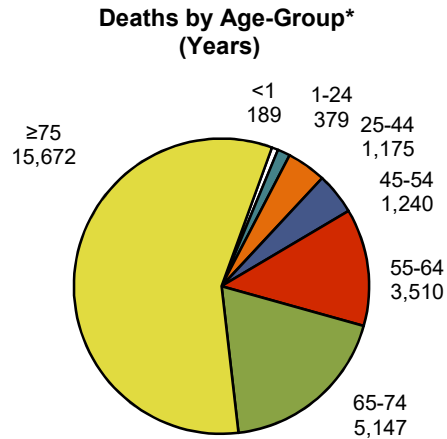

Kansas Vital Statistics for 2019

Marriages† by Marriage Order
Total 15,403
(6 N.S.)

**Marriage Dissolutions†
By Duration of Marriage**
Total 6,398
(92 N.S.)

* Residence Data
† Occurrence Data

Figure A2