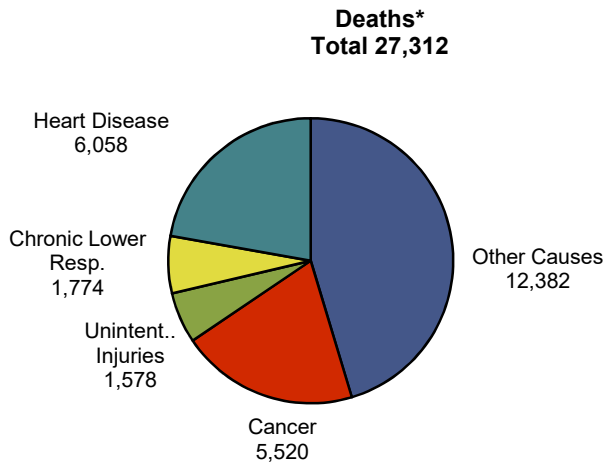

Kansas Vital Statistics for 2019

Marriages† by Marriage Order
Total 15,403
(6 N.S.)

**Marriage Dissolutions†
By Duration of Marriage**
Total 6,398
(92 N.S.)

* Residence Data
† Occurrence Data

Figure A2