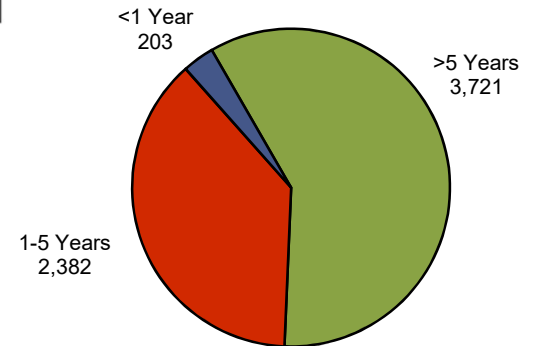

Kansas Vital Statistics for 2019

Marriages† by Marriage Order
Total 15,403
(6 N.S.)

**Marriage Dissolutions†
By Duration of Marriage**
Total 6,398
(92 N.S.)

* Residence Data
† Occurrence Data

Figure A2